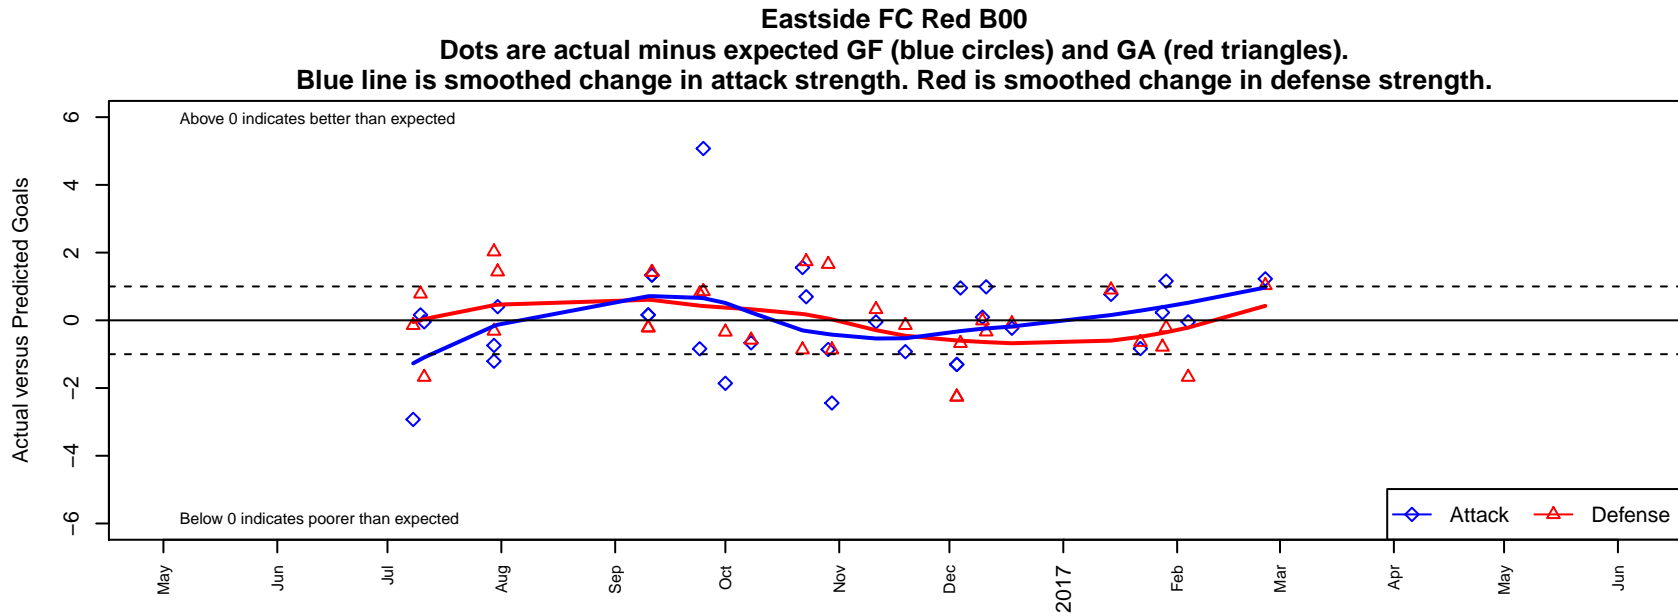

**attack and defense variance (black dot)
relative to other teams
and top 10 in region**

**attack and defense rating
relative to others at age
and all opponents in last 13 months**

Eastside FC Red B00

Eastside FC
Preston, WA
B00 total strength=1864
attack=60.58 defense=26.25
fall league = RCL B00 Div 1

alt names used:
Eastside FC B00 RED
EASTSIDE FC B'00 RED (WA)
Eastside FC B00 Red A
EASTSIDE FC B'00 RED (WA)
Eastside FC B00 Red A

Venues played:
2016 Nike Crossfire Challenge Super Group U'
2016 Surf Cup Super Black U17
2016 FWRL B00
2016 RCL B00 Div 1
2016 WYS Championship B00