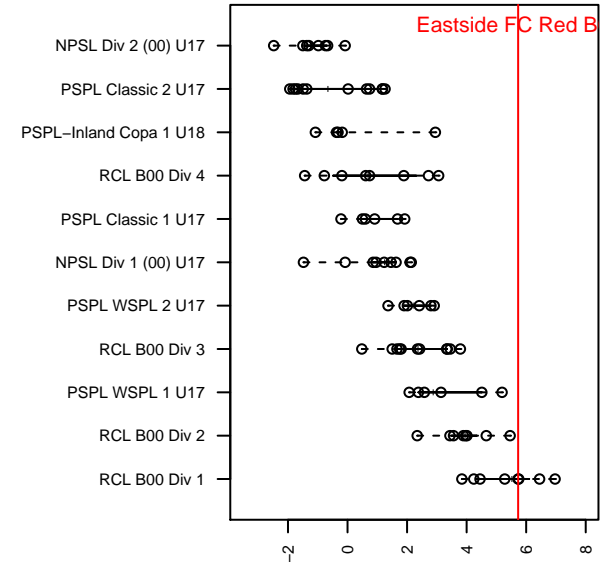

**attack and defense rating
relative to others at age
and all opponents in last 13 months**