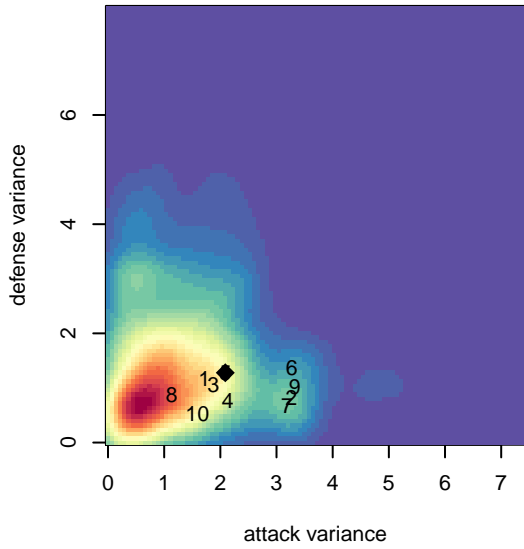

**attack and defense variance (black dot)
relative to other teams
and top 10 in region**