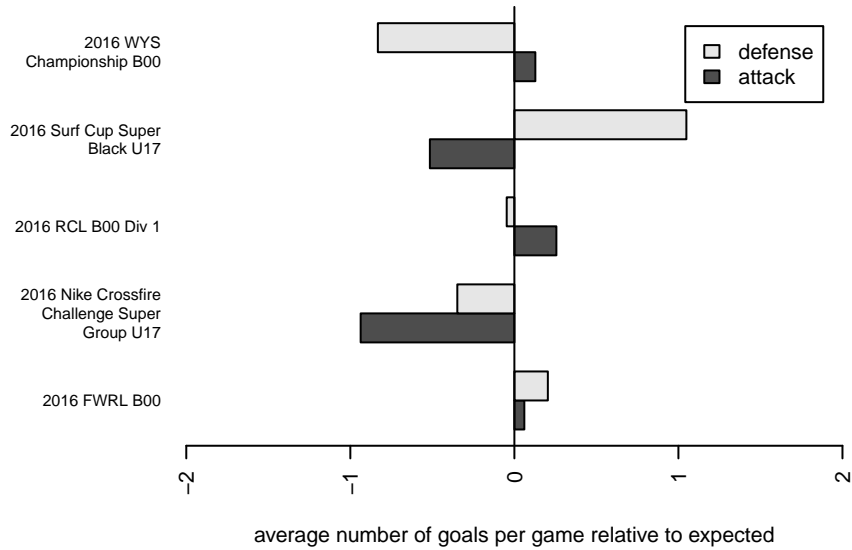

Performance relative to 13 month average