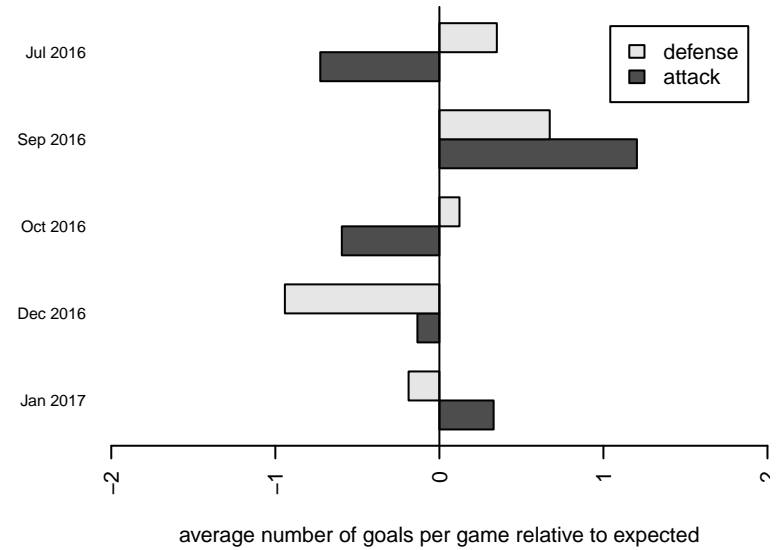

Performance relative to 13 month average