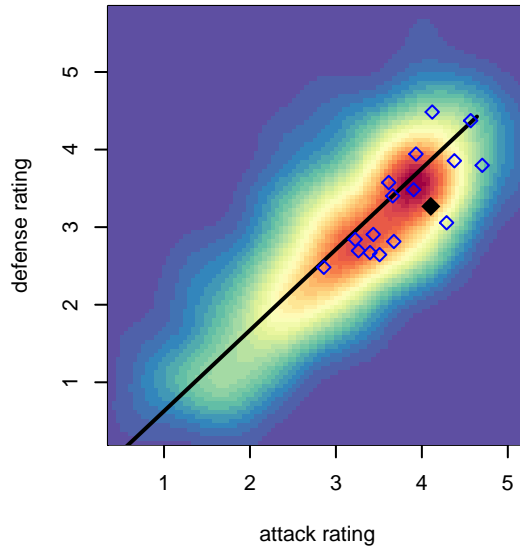

**attack and defense rating
relative to others at age
and all opponents in last 13 months**